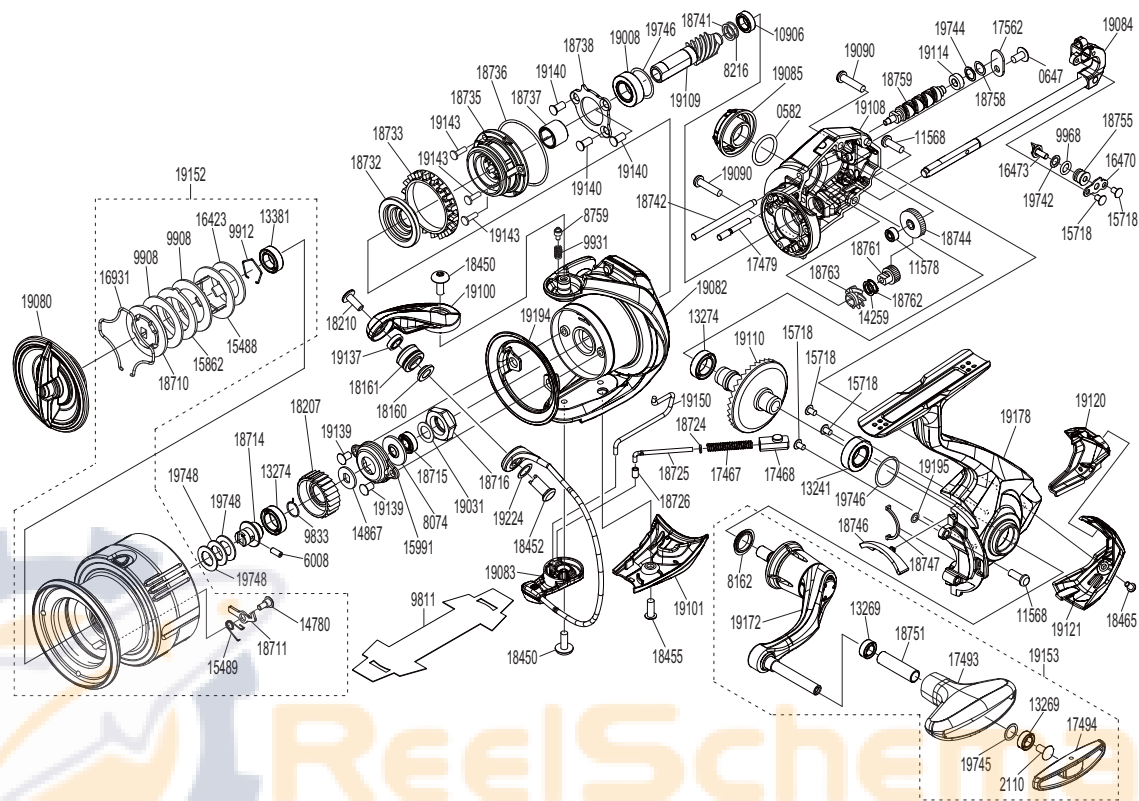

# SHIMANO

Vanquish SA-RB

VQ-C3000

Please note that the number of adjusting washers may not be the same as shown in the exploded views. (Adjustment will vary with each individual product.)

RD 18735 Roller Clutch Assembly please send the equipment out to after-sales service for replacement of the roller clutch assembly.